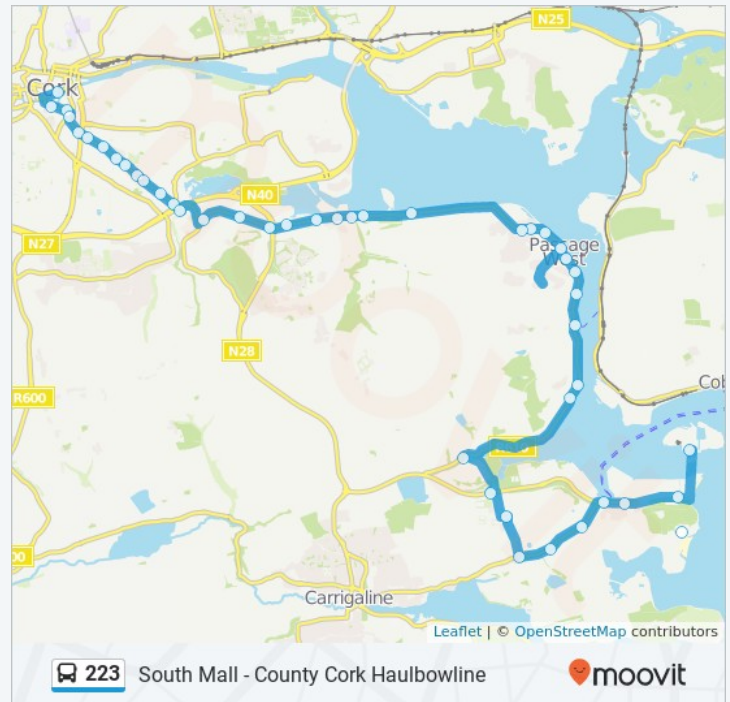

Pembroke Woods, Monkstown

Rochestown Rd (Opp Hop Island)

Rochestown (Opp St Gerard Tce)

Rochestown (Rochestown Inn)

Rochestown (Opp Esso Garage)

Rochestown Rd (Coach Hill House)

Rochestown Road, Ireland

Rochestown Rd (Clarkes Hill Jctn)

Rochestown Rd (Opp Rochestown Rise)

Sli Charraig Dhonn, Cork

Rochestown Rd (Newenham Drive)

Rochestown Rd (Woodley & Foxgrove)

Douglas Village East (Shopping Centre)

East Douglas Street, Ireland

Douglas Rd (South Link Exit Slip Road)

Douglas Road (Douglas Carryout)

Woodview, Cork

Douglas Rd (Opp Eglantine School)

Douglas Rd (Opp Ardfallen Mall)

Douglas Road (Rosebank)

Douglas Road (Whitethorn)

Douglas Road (Belair Junction)

Ballinlough St Finbarr's Hospital

Southern Road (Capwell Rd Junction)

Douglas Road, Cork

Infirmary Road (St Johns College)

Newenham Terrace, Cork

South Terrace Opposite Irish Pensions

South Terrace, Cork

(Woodley & Foxgrove), Douglas Village East (Shopping Centre), Douglas Rd (South Link Exit Slip Road), Douglas Road (Douglas Carryout), Douglas Rd (Opp Eglantine School), Douglas Rd (Opp Ardfallen Mall), Douglas Road (Rosebank), Douglas Road (Whitethorn), Douglas Road (Belair Junction), Ballinlough St Finbarr's Hospital, Southern Road (Capwell Rd Junction), Infirmary Road (St Johns College), South Terrace Opposite Irish Pensions, George's Quay (Abbey Court House), South Mall (Opp Cork Passport Office)